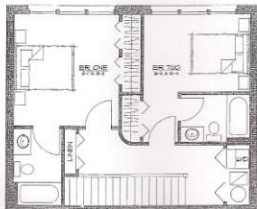

LOWER LEVEL

UPPER LEVEL

Type H - 1175 NSF - TWO BEDROOM - ROOF GARDEN NSF VARIES  
 scale: 1/4" = 1'