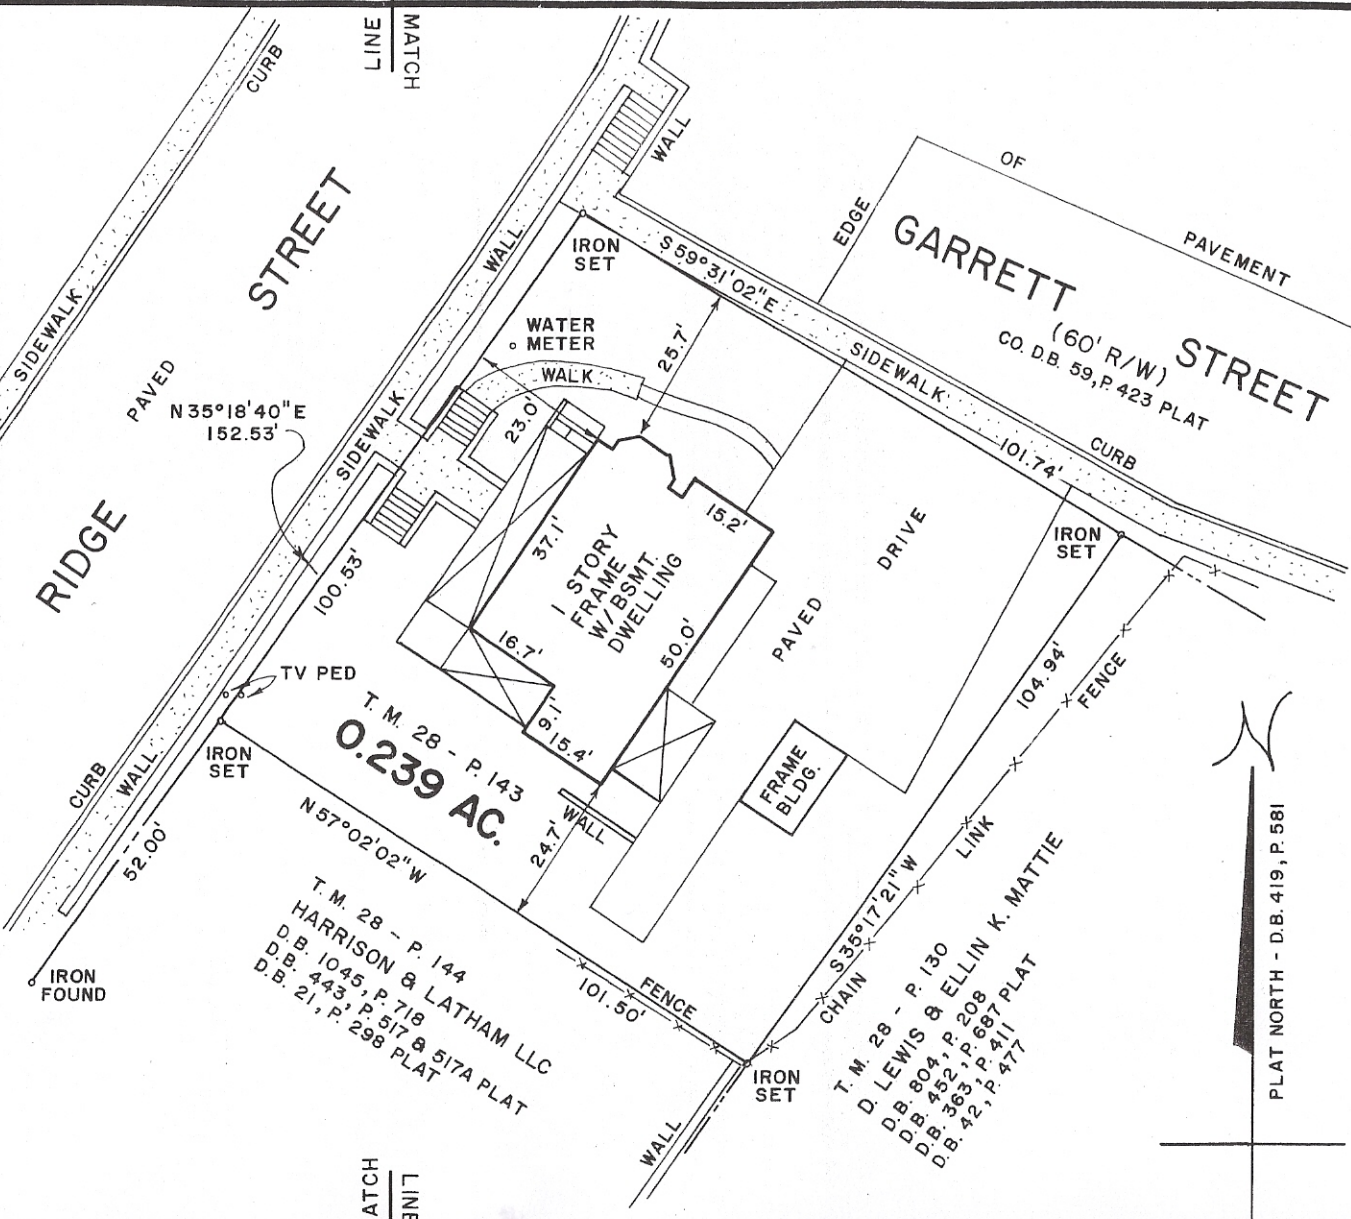

**PHYSICAL SURVEY OF
0.239 AC.**
A PORTION OF THE OLD
PARROTT'S COTTAGE LOT
KNOWN AS 204 RIDGE STREET
CHARLOTTESVILLE
VIRGINIA

FOR
KARINA GOLDSTEIN

SCALE : 1" = 20'
DATE : JANUARY 24, 2006

OLD ALBEMARLE SURVEYING, LLC
612 EAST JEFFERSON STREET
CHARLOTTESVILLE, VIRGINIA 22902

f. Amherst
6-30-06

- NOTES :
1. THIS PROPERTY DOES NOT LIE IN ZONE A (SPECIAL FLOOD HAZARD AREA) ACCORDING TO FLOOD INSURANCE RATE MAP, COMMUNITY PANEL 510033 0288 D.
 2. NO TITLE REPORT FURNISHED, ESMTS. AND OTHER ENCUMBRANCES NOT SHOWN MAY EXIST.
 3. OWNER - KARINA GOLDSTEIN
 4. REFERENCE - D.B. 1054, P. 889
D.B. 419, P. 581 PLAT
D.B. 4, P. 478
CO. D. B. 88, P. 38
CO. D. B. 59, P. 222

PLAT NORTH - D.B. 419, P. 581