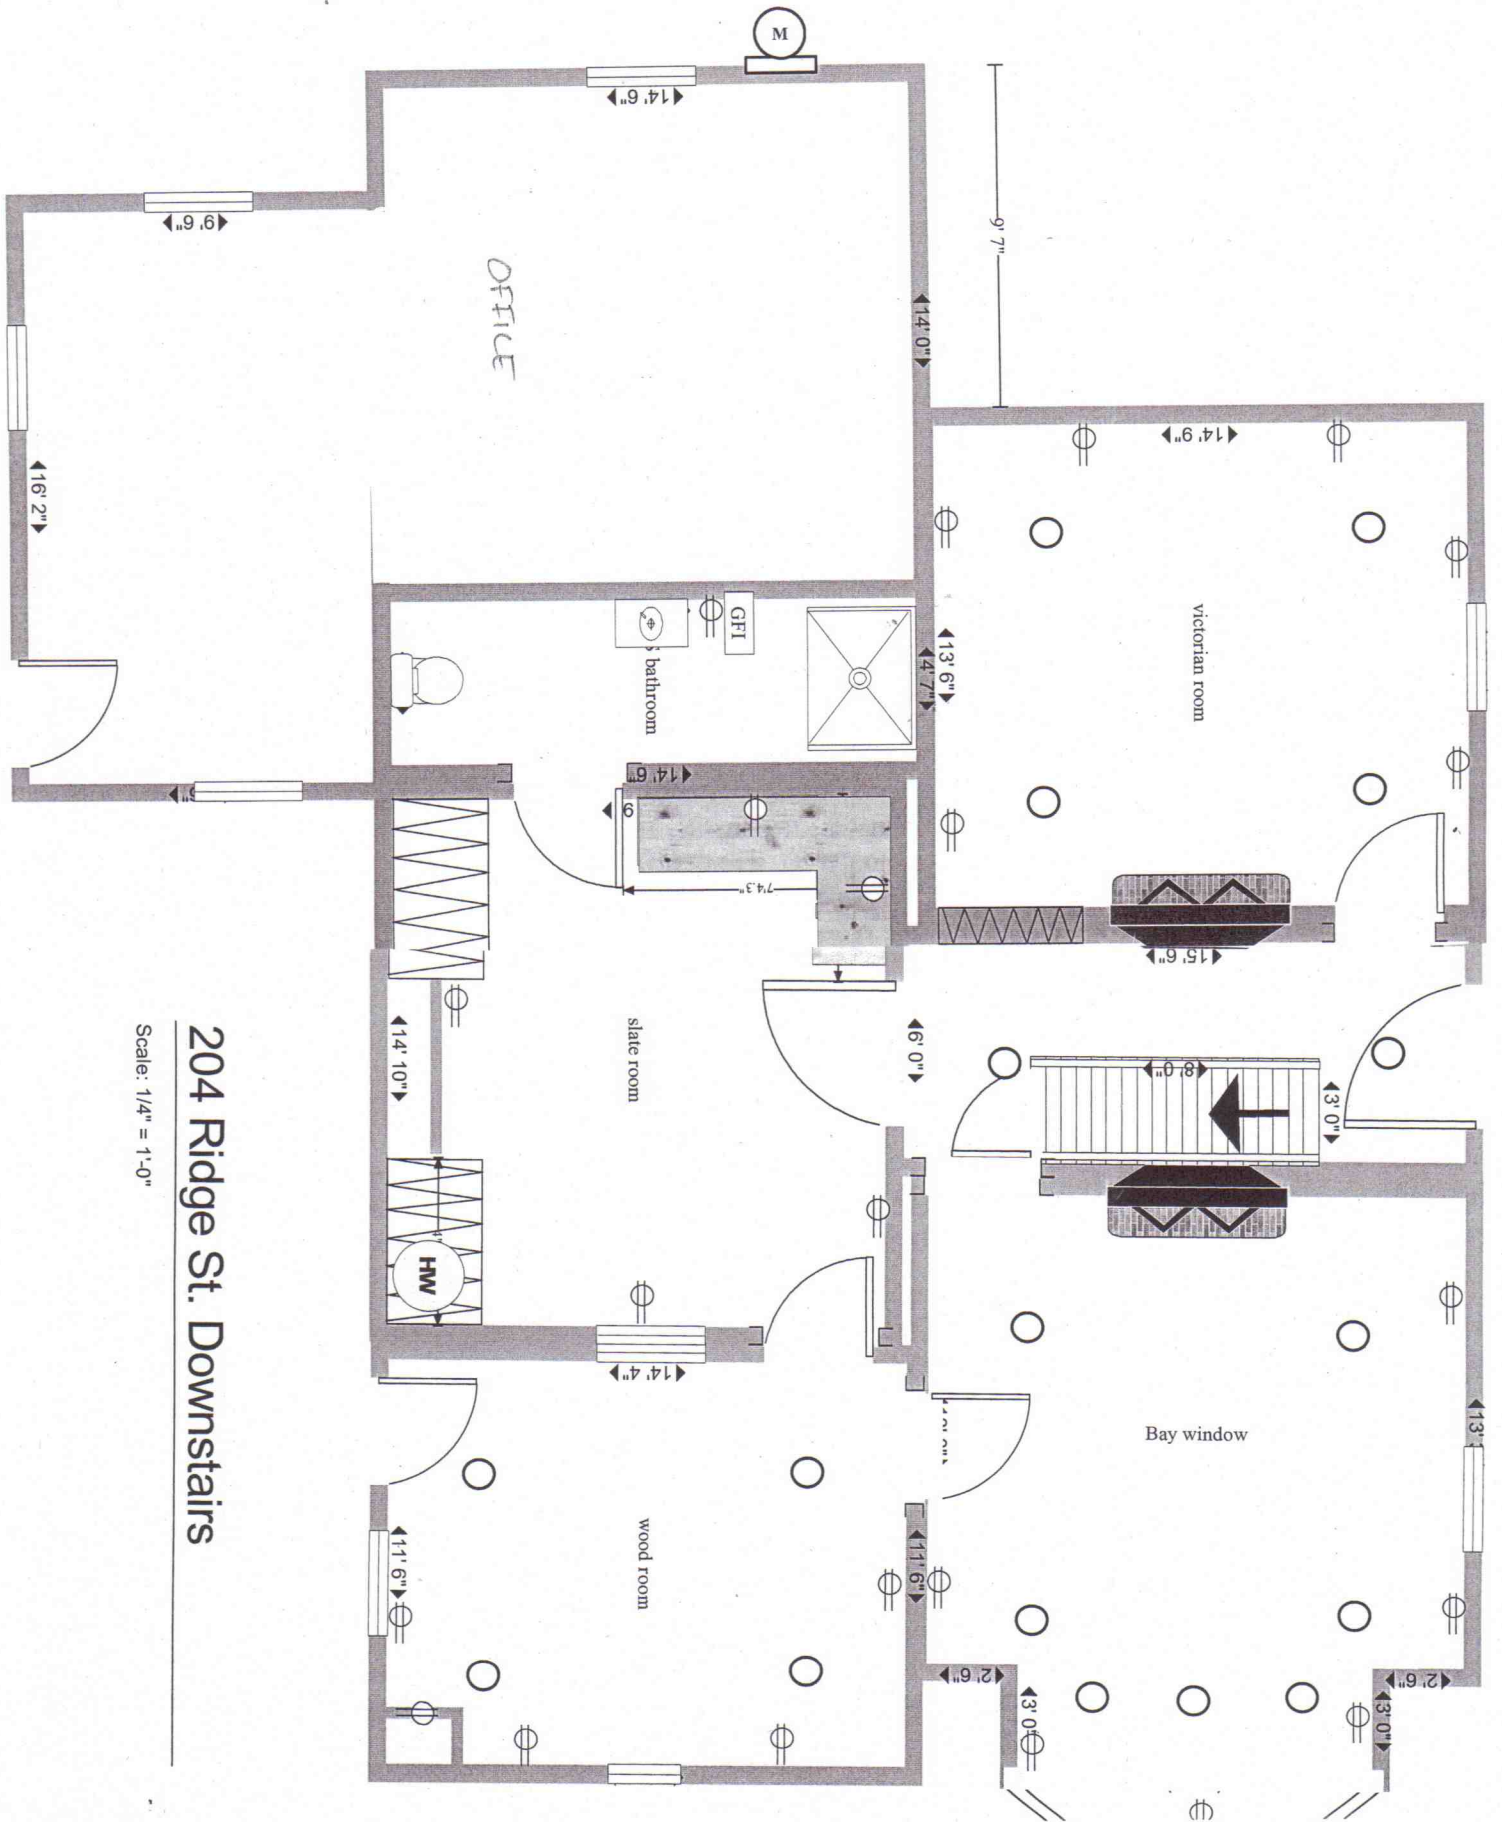

204 Ridge St. Upstairs

Scale: 1/4" = 1'-0"

204 Ridge St. Downstairs

Scale: 1/4" = 1'-0"